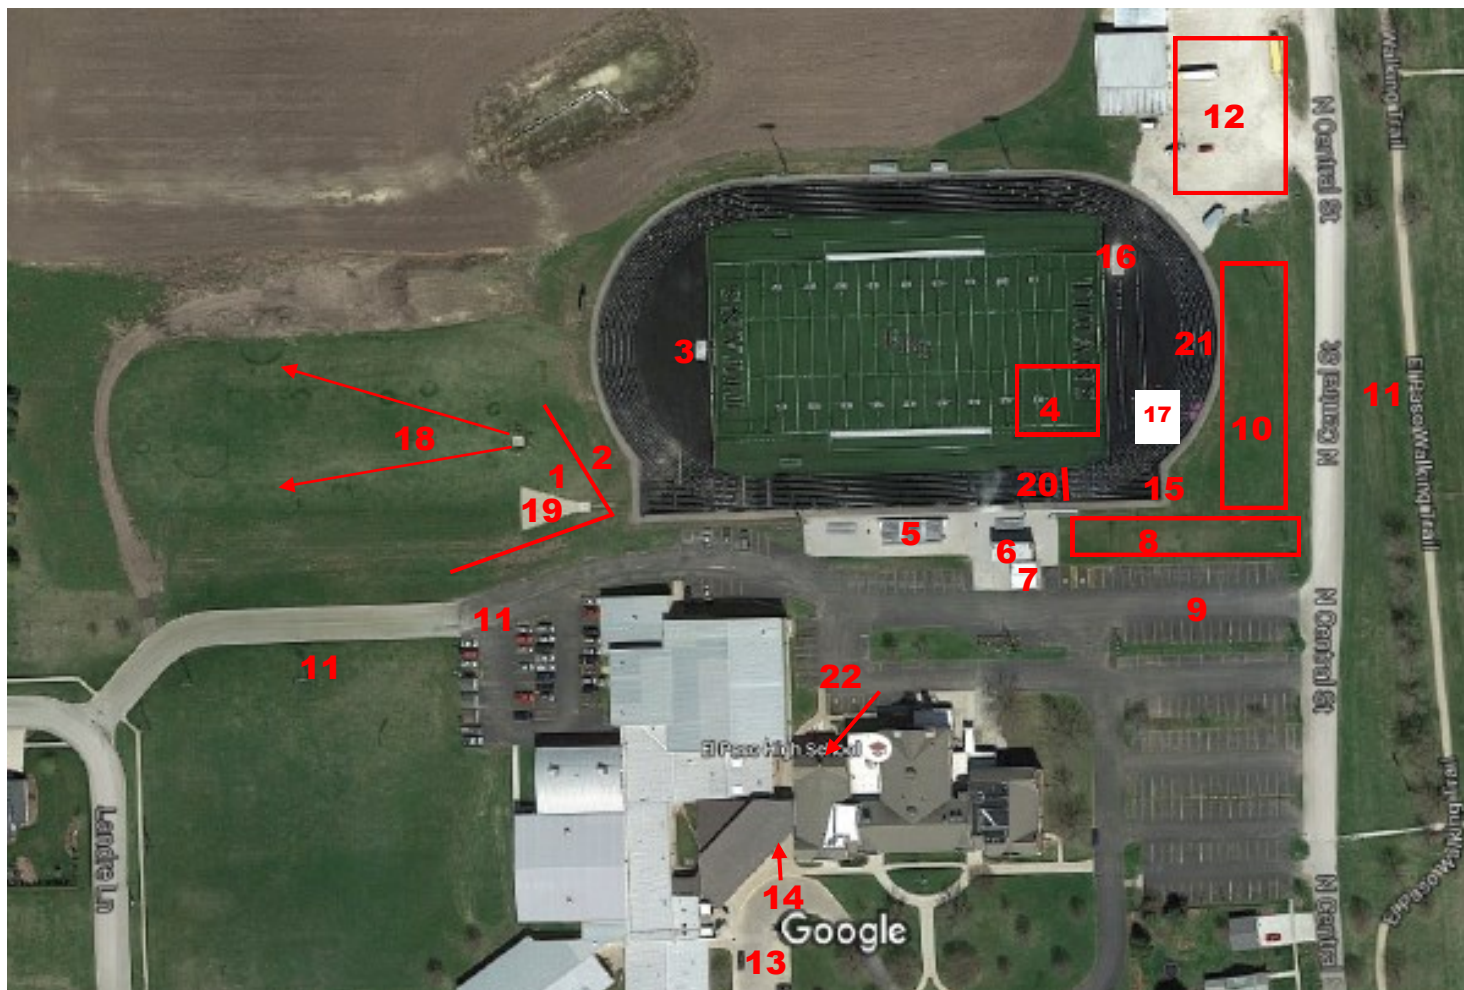

EPGTF Facility Map

Key:

1. Coaches and throwers only
2. Shot and disc bleachers
3. High jump
4. Staging area- all events
5. Main bleachers
6. Press box
7. Concessions/restrooms
8. Team camp area
9. Main parking lot- **not available until 3:30pm**
10. Athlete warmup area
11. Early and additional Parking
12. Bus parking
13. Seed meeting parking
14. Seed meeting entrance
15. Only access to track during meet
16. Long and triple jump
17. Pole vault
18. Discus
19. Shot put
20. Finish line
21. Pole vault coaches box
22. Hospitality Room and inclement weather entrance